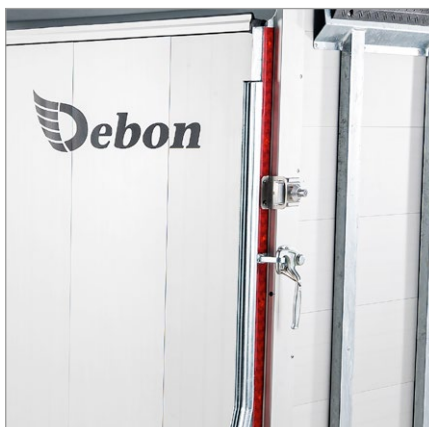

Pullman 2 Suspension

Alloy wheels

Spare wheel & bracket

Electric winch with cable

Internal loading ramps

Rear ramp locking system with keys

LED lights inside and out

EXPLORE THE C2000!