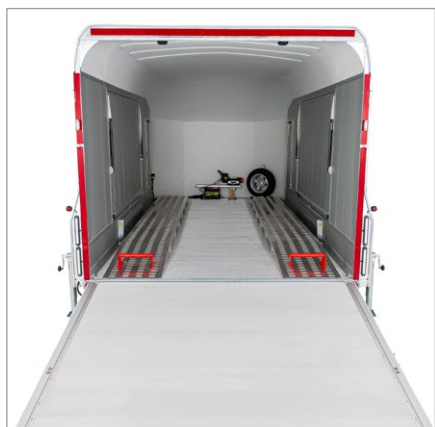

Specification

- Internal dimensions = 5500 x 2200 x 2045mm (LxWxH)
- External dimensions = 6750 x 2530 x 2480mm (LxWxH)
- Rear opening = 2200 x 1900mm (WxH)
- Maximum gross weight = 3500kg
- Unladen weight = 1300kg
- Pullman 2 suspension
- Aluminium sides
- Aluminium floor
- Full height aluminium rear ramp
- Wheels = 155/70R12C
- Wheel Chocks
- Automatic jockey wheel
- Internal lighting
- 2 x Gullwing doors + 2 x side doors
- 8 tie rings

Pullman 2 Suspension

Alloy wheels

Spare wheel & bracket

Electric winch with cable

Internal loading ramps

Rear ramp locking system with keys

LED lights inside and out

EXPLORE THE C2000!