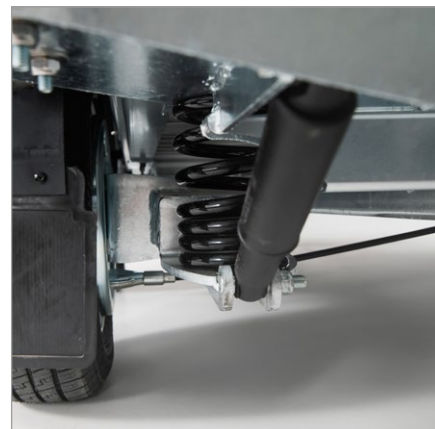

ROADSTER C2000

PRICE: £14,995 +VAT

The affordable option for car transportation

Debon is now taking pre-orders of the C2000, so to secure your new car transport, order yours today and get ready for 2025 with your new Debon.

Pullman 2 Suspension