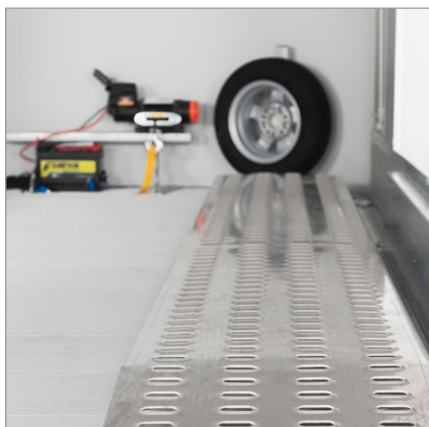

Pullman 2 Suspension

Alloy wheels

Spare wheel & bracket

Electric winch with cable

Internal loading ramps

Rear ramp locking system with keys

LED lights inside and out

EXPLORE THE C2000!