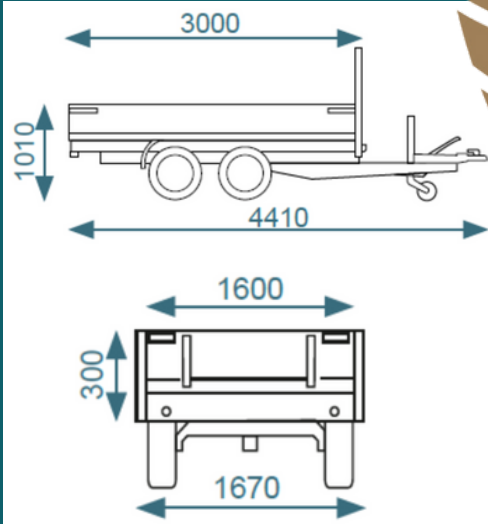

Standard Features

- Electric rear Tipping Trailer
- Hot dip galvanised Chassis
- 18mm Plywood Floor with galvanised steel plate protection
- 300mm removable aluminium Drop Sides
- Heavy-duty automatic Jockey Wheel
- Ladder Rack
- 6 Lashing Points
- Spare Wheel
- MGW 2000kg
- Unladen 600kg

Optional Extras

- Mesh Sides
- Telescopic Prop Stands
- Shock Absorbers
- Emergency hand Pump Kit
- Extra level aluminium Sidewalls

£3,350
+VAT

Payload
1400kg

PW2.4 Tipper Trailer

Standard Features

- Electric 3 Way Tipping Trailer
- Hot dip galvanised Chassis
- 18mm Plywood Floor with galvanised steel plate protection
- 350mm removable aluminium Drop Sides
- Heavy duty automatic Jockey Wheel
- Ladder Rack
- 8 Lashing Points
- Spare Wheel
- Ramp Storage
- MGW 2600kg
- Unladen 710kg

Optional Extras

- 600mm Mesh Sides
- Telescopic Prop Stands
- 2.5m Aluminium Ramps
- Shock Absorbers
- Emergency Hand Pump Kit
- Extra level aluminium Sidewalls

£4,450
+VAT

Payload
1890kg

PW3.3 Limited Edition

Optional Extras

- 600mm Mesh Sides
- Telescopic Prop Stands
- 2.5m Aluminium Ramps
- Extra level aluminium Sidewalls

£4,700
+VAT

Payload
2720kg

*Limited
Edition*

PW3.6 Tipper Trailer

Standard Features

- Electric 3 Way Tipping Trailer
- Hot dip galvanised Chassis
- 18mm Plywood Floor with galvanised steel plate protection
- 350mm removable aluminium Drop Sides
- Heavy duty automatic Jockey Wheel
- Ladder Rack
- 8 Lashing Points
- Spare Wheel
- Ramp Storage
- MGW 3500kg
- Unladen 800kg