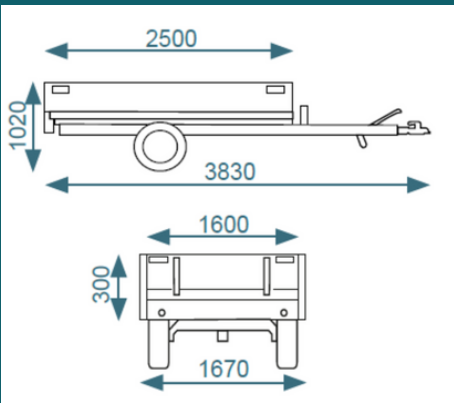

Debon

Optional Extras

- 600mm Mesh Sides
- Telescopic Prop Stands
- Shock Absorbers
- Emergency hand Pump Kit
- Extra level aluminium Sidewalls

£3,200

+VAT

Payload
1070kg

www.debontrailers.co.uk

PW1.2 Tipper Trailer

Standard Features

- Electric rear Tipping Trailer
- Hot dip galvanised Chassis
- 18mm Plywood Floor with galvanised steel plate protection
- 300mm removable aluminium Drop Sides
- Heavy-duty automatic Jockey Wheel
- Ladder Rack
- 6 Lashing Points
- Spare Wheel
- MGW 2000kg
- Unladen 600kg

Optional Extras

- Mesh Sides
- Telescopic Prop Stands
- Shock Absorbers
- Emergency hand Pump Kit
- Extra level aluminium Sidewalls

£3,350
+VAT

Payload
1400kg

PW2.4 Tipper Trailer

Standard Features

- Electric 3 Way Tipping Trailer
- Hot dip galvanised Chassis
- 18mm Plywood Floor with galvanised steel plate protection
- 350mm removable aluminium Drop Sides
- Heavy duty automatic Jockey Wheel
- Ladder Rack
- 8 Lashing Points
- Spare Wheel
- Ramp Storage
- MGW 2600kg
- Unladen 710kg

Optional Extras

- 600mm Mesh Sides
- Telescopic Prop Stands
- 2.5m Aluminium Ramps
- Shock Absorbers
- Emergency Hand Pump Kit
- Extra level aluminium Sidewalls

£4,450
+VAT

Payload
1890kg

PW3.3 Limited Edition