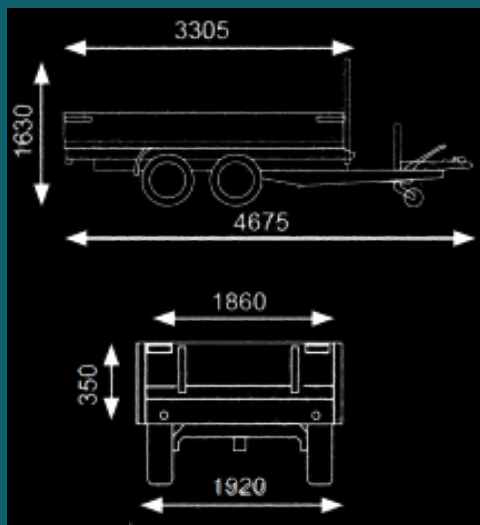

Optional Extras

- 600mm Mesh Sides
- Telescopic Prop Stands
- 2.5m Aluminium Ramps
- Shock Absorbers
- Emergency Hand Pump Kit
- Extra level aluminium Sidewalls

£4,450
+VAT

Payload
1890kg

PW3.3 Limited Edition

Standard Features

- Electric + Manual 3 Way Tipping Trailer
- Hot dip galvanised Chassis
- 18mm Plywood Floor with galvanised steel plate protection
- 350mm removable aluminium Drop Sides finished in Black
- Heavy duty automatic Jockey Wheel
- Ladder Rack
- 8 Lashing Points
- Spare Wheel
- Ramp Storage
- MGW 2600kg
- Unladen 710kg

Optional Extras

- 600mm Mesh Sides
- Telescopic Prop Stands
- 2.5m Aluminium Ramps
- Extra level aluminium Sidewalls

£4,700
+VAT

Payload
2720kg

*Limited
Edition*

PW3.6 Tipper Trailer

Standard Features

- Electric 3 Way Tipping Trailer
- Hot dip galvanised Chassis
- 18mm Plywood Floor with galvanised steel plate protection
- 350mm removable aluminium Drop Sides
- Heavy duty automatic Jockey Wheel
- Ladder Rack
- 8 Lashing Points
- Spare Wheel
- Ramp Storage
- MGW 3500kg
- Unladen 800kg