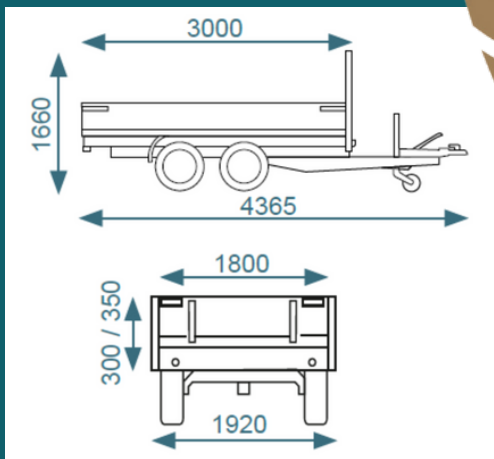

Optional Extras

- Mesh Sides
- Telescopic Prop Stands
- Shock Absorbers
- Emergency hand Pump Kit
- Extra level aluminium Sidewalls

£3,350
+VAT

Payload
1400kg

PW2.4 Tipper Trailer

Standard Features

- Electric 3 Way Tipping Trailer
- Hot dip galvanised Chassis
- 18mm Plywood Floor with galvanised steel plate protection
- 350mm removable aluminium Drop Sides
- Heavy duty automatic Jockey Wheel
- Ladder Rack
- 8 Lashing Points
- Spare Wheel
- Ramp Storage
- MGW 2600kg
- Unladen 710kg

Optional Extras

- 600mm Mesh Sides
- Telescopic Prop Stands
- 2.5m Aluminium Ramps
- Shock Absorbers
- Emergency Hand Pump Kit
- Extra level aluminium Sidewalls

£4,450
+VAT

Payload
1890kg

PW3.3 Limited Edition

Optional Extras

- 600mm Mesh Sides
- Telescopic Prop Stands
- 2.5m Aluminium Ramps
- Extra level aluminium Sidewalls

£4,700
+VAT

Payload
2720kg

*Limited
Edition*

PW3.6 Tipper Trailer

Standard Features

- Electric 3 Way Tipping Trailer
- Hot dip galvanised Chassis
- 18mm Plywood Floor with galvanised steel plate protection
- 350mm removable aluminium Drop Sides
- Heavy duty automatic Jockey Wheel
- Ladder Rack
- 8 Lashing Points
- Spare Wheel
- Ramp Storage
- MGW 3500kg
- Unladen 800kg